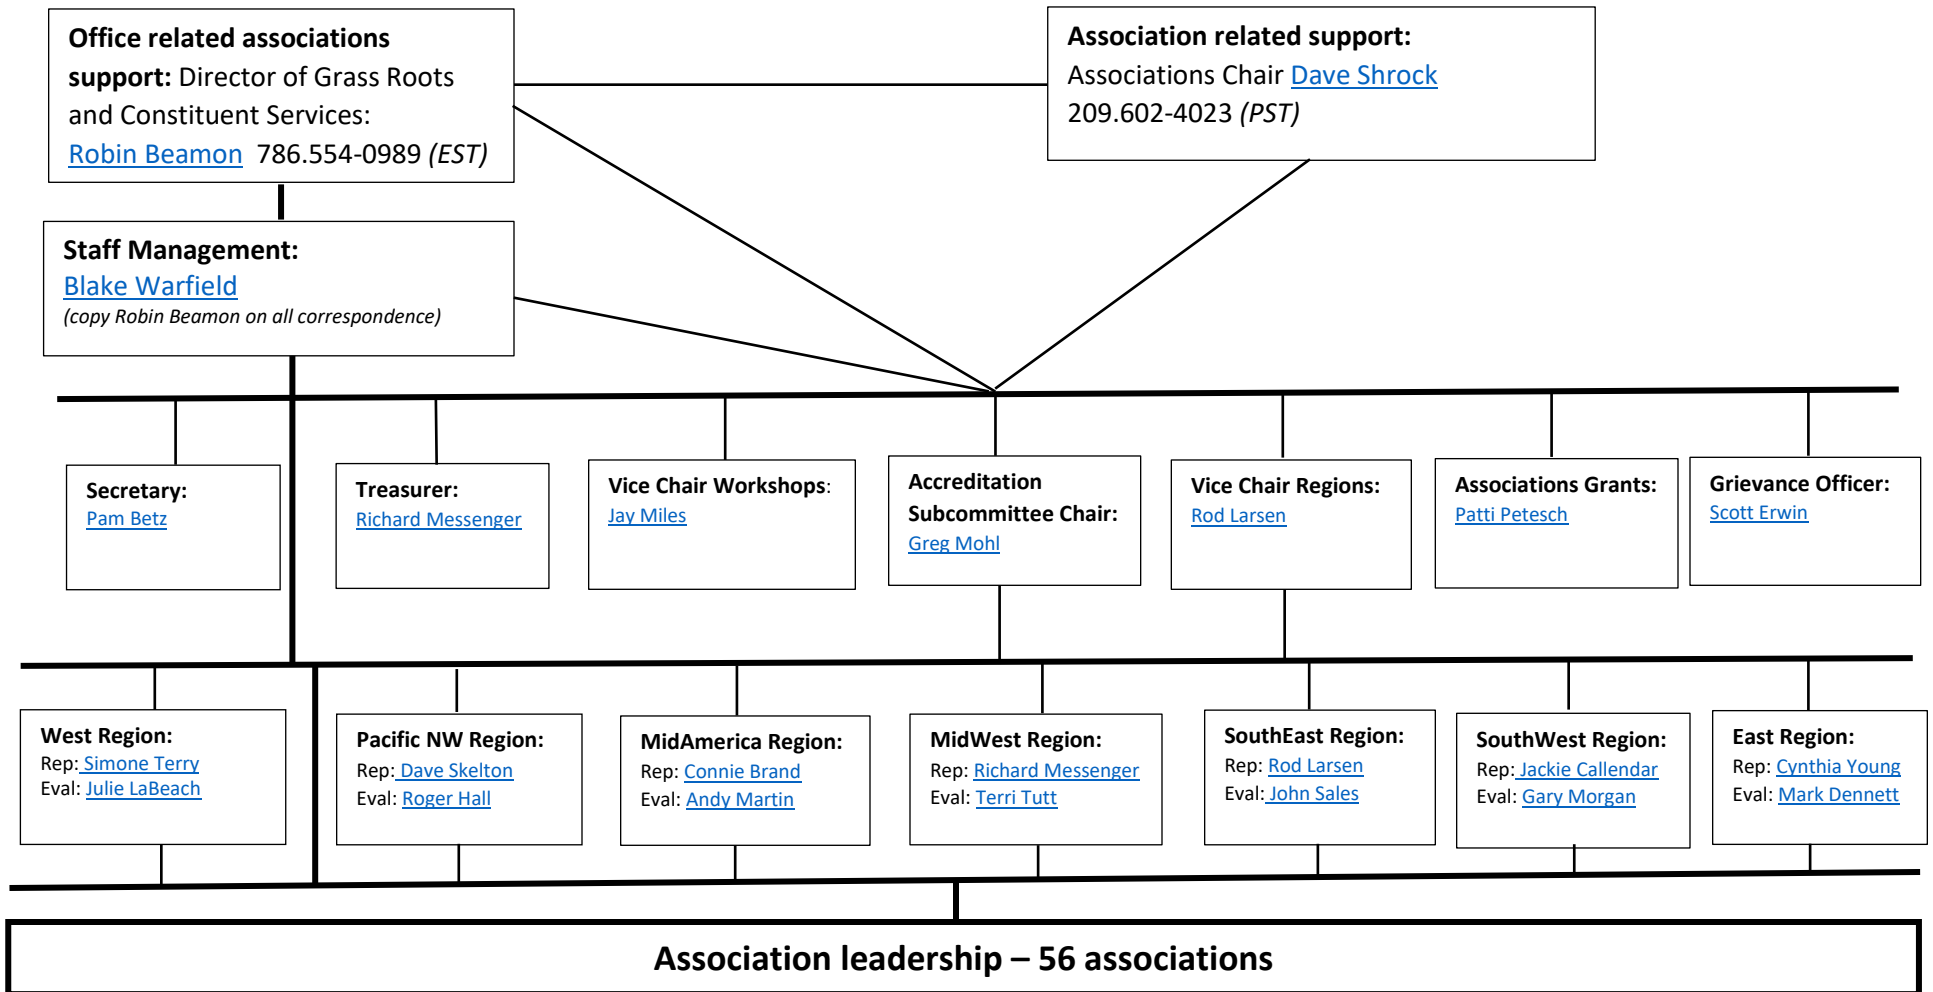

2022 Associations Resource Tree

24-7 Information - Associations Resource page: <https://www.usatf.org/associations/association-resource-center-arc>

ZenDesk inquiry link: <https://usatf.zendesk.com> | Short tutorial video on how to use ZenDesk: <https://youtu.be/jWk-d6ig6bg>