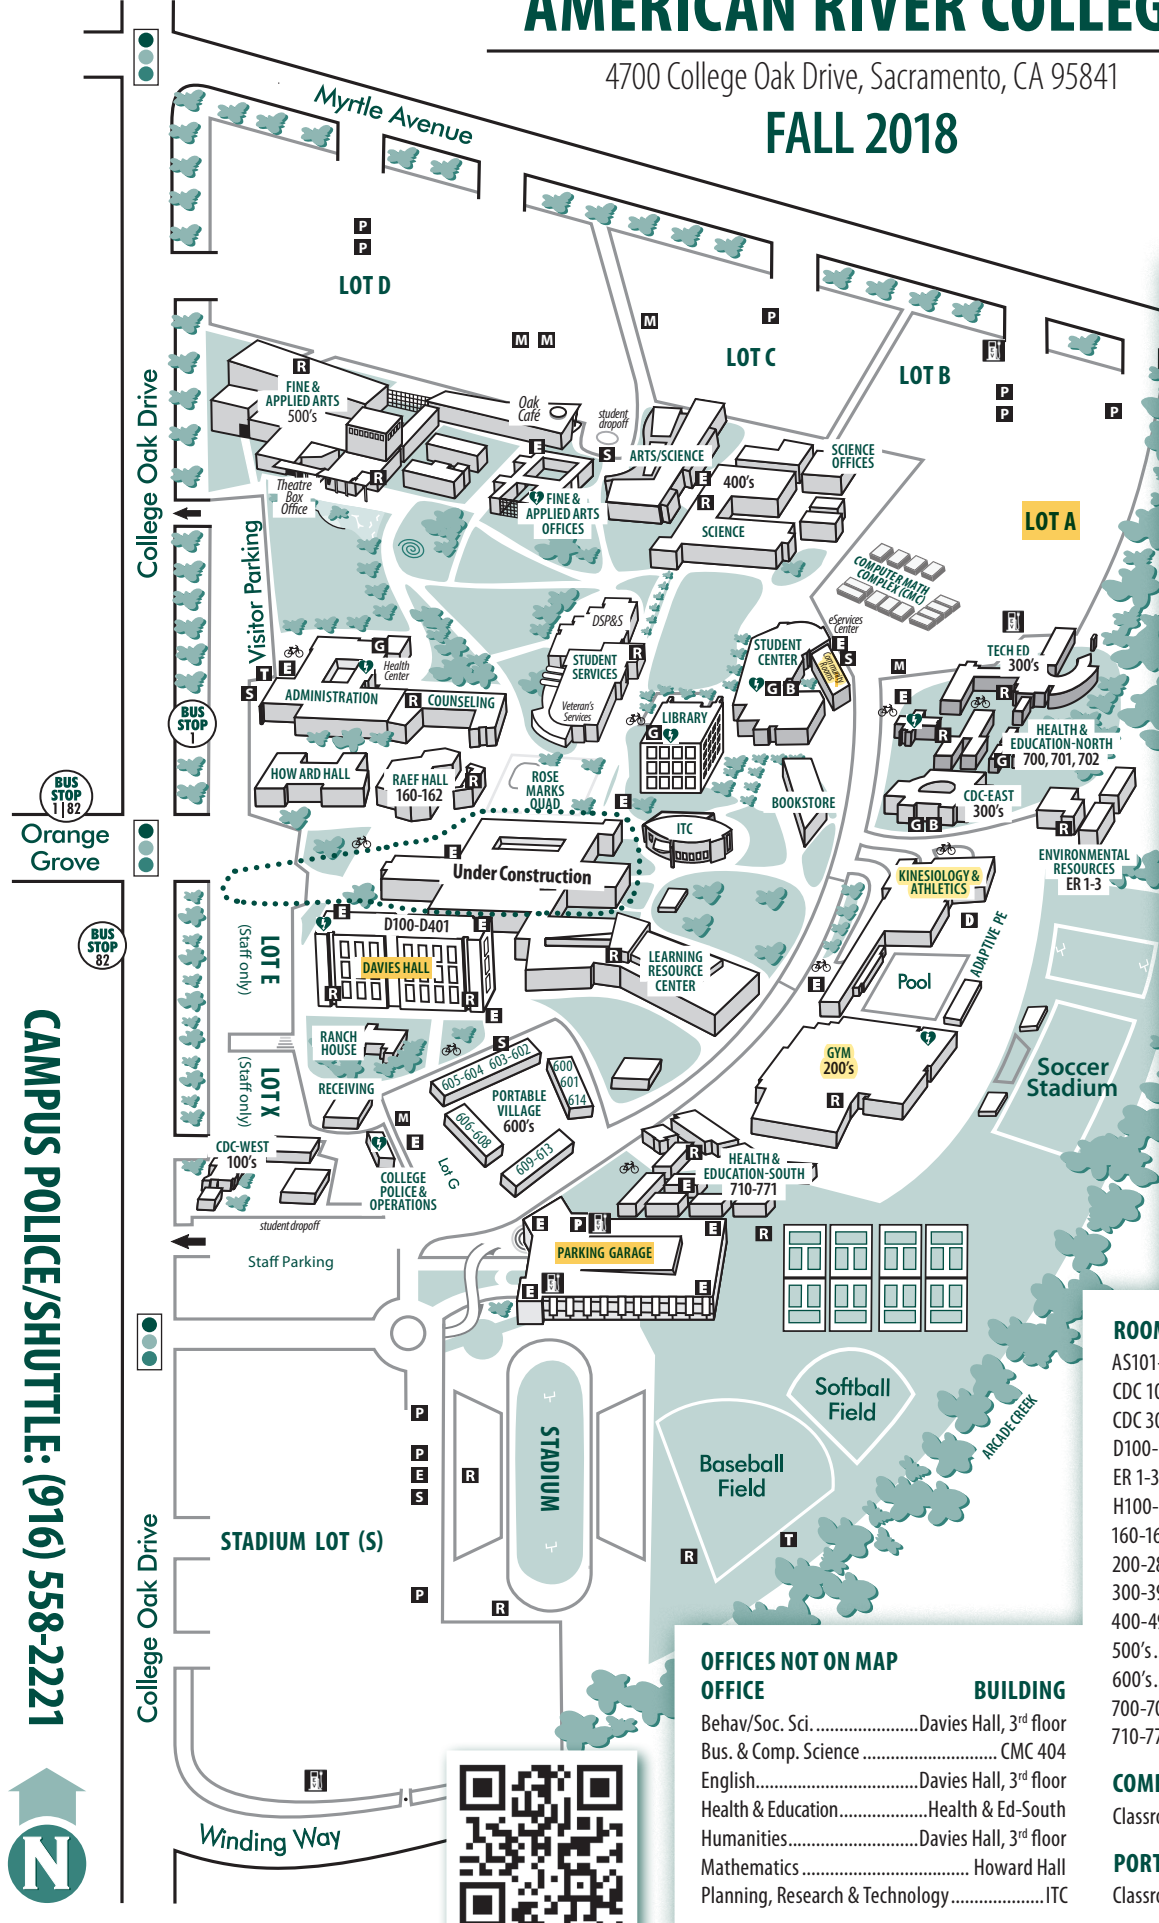

AMERICAN RIVER COLLEGE

4700 College Oak Drive, Sacramento, CA 95841

FALL 2018

- P** = Daily parking permit
- T** = Public telephones
- E** = Emergency telephones
- R** = Public restrooms
- G** = All gender/family restrooms
- D** = Paratransit loading zone
- S** = Free campus shuttle
- = Bike rack and/or locker
- = Auto/external defibrillator
- = eVehicle Charging Station
- M** = Motorcycle Parking
- B** = Baby Changing Station

ROOM	BUILDING
AS101-AS112.....	Arts & Science
CDC 100's.....	Health & Education (west)
CDC 300's.....	Child Dev. Ctr. (east)
D100-D401.....	Davies Hall
ER 1-3.....	Environmental Resources
H100-H171.....	Howard Hall
160-162.....	Raef Hall
200-289.....	Kinesiology & Athletics (PE)
300-399.....	Tech Ed
400-499.....	CMC & Science
500's.....	Fine & Applied Arts
600's.....	Portable Village
700-702.....	Health & Education (north)
710-771.....	Health & Education (south)

PARKING INFORMATION

VISITOR PARKING

A visitor parking area with parking meters is located by the Administration Building on College Oak Drive. The cost is 25¢ per 15 minutes. No student parking is permitted in the visitors area.

SEMESTER/DAILY PARKING PERMITS

Parking by semester decal or daily parking permit is enforced 24 hours a day, 7 days a week, 365 days out of the year. The semester parking permit can be used at all campuses throughout the Los Rios Community College District. Vehicles not having a valid parking decal or daily parking permit properly displayed will be given a parking citation.