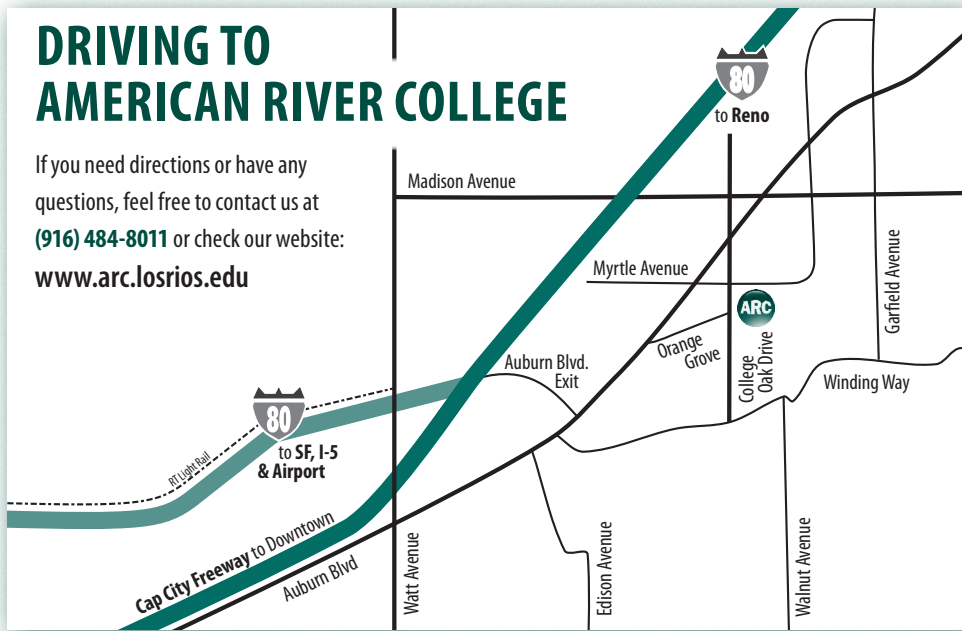

COMPUTER MATH COMPLEX (CMC)

Classrooms..... 400-412

PORTABLE VILLAGE KEY (600'S)

Classrooms..... 600/601/603A/606/609-613

CAMPUS POLICE/SHUTTLE: (916) 558-2221

DRIVING TO AMERICAN RIVER COLLEGE

If you need directions or have any questions, feel free to contact us at (916) 484-8011 or check our website: www.arc.losrios.edu