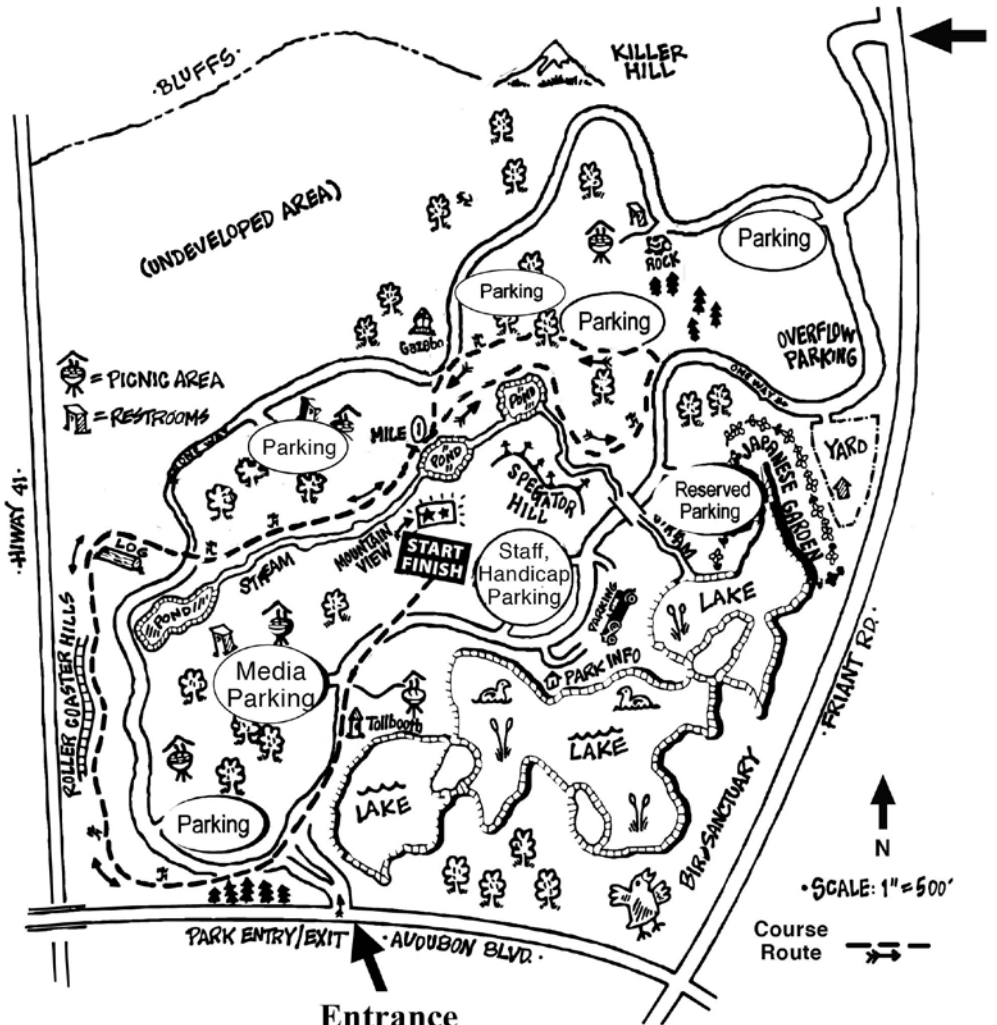

## 3000 Meter Course Map

Woodward Park, Fresno, CA

Entrance

Entrance

## 4000 Meter Course Map

Woodward Park, Fresno, CA

Entrance

## 5000 Meter Course Map

Woodward Park, Fresno, CA

Entrance