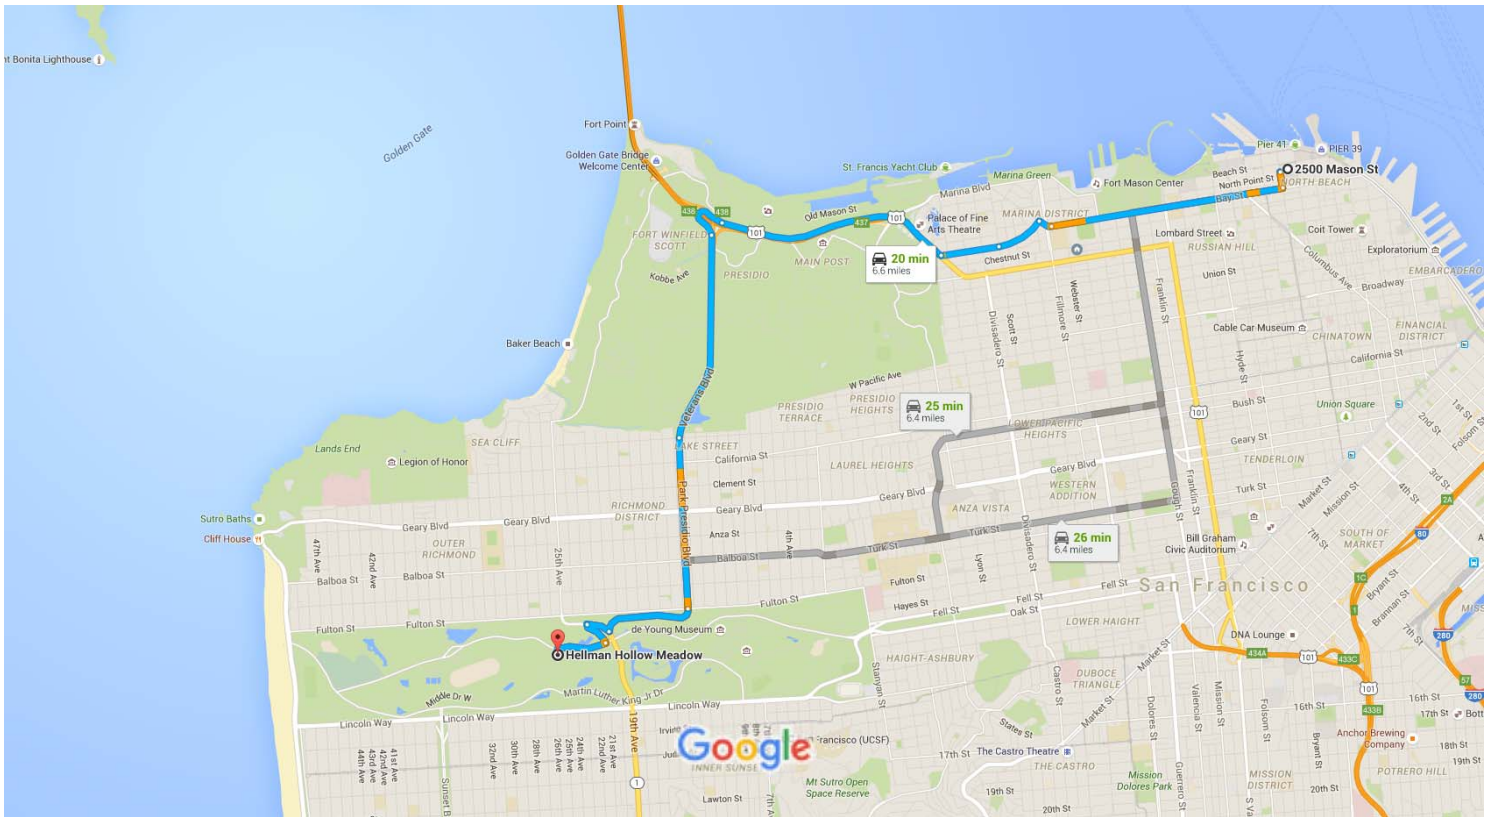

2500 Mason St, San Francisco, CA 94133 to Hellman Hollow Meadow, San Francisco, CA

Drive 6.6 miles, 20 min

Directions from Sheraton or Holiday Inn Fisherman's Wharf to the Start of the Cross Country Club National Championships Dec 12

Map data ©2015 Google 2000 ft

		20 min
		26 min
		25 min