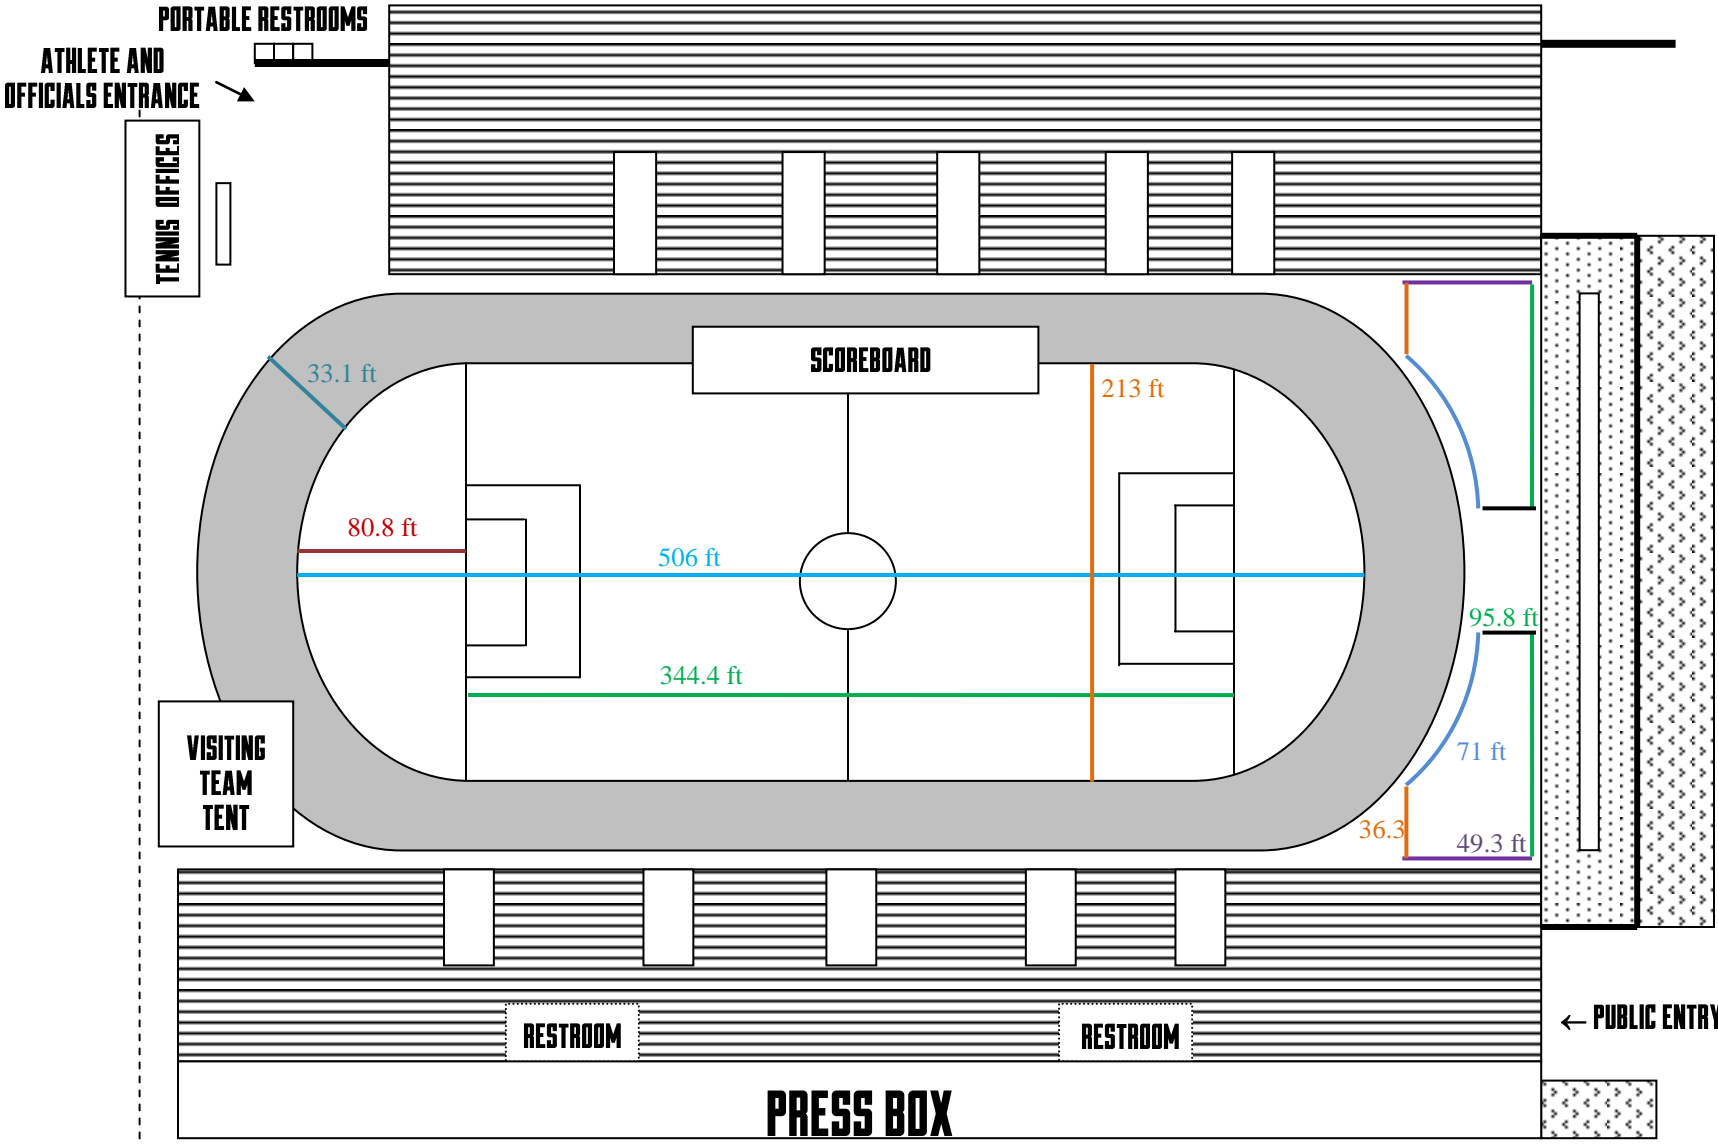

CALIFORNIA

EDWARDS STADIUM / GOLDMAN FIELD

ELLSWORTH ST

BANCROFT WAY

FULTON BUILDING

TICKETS