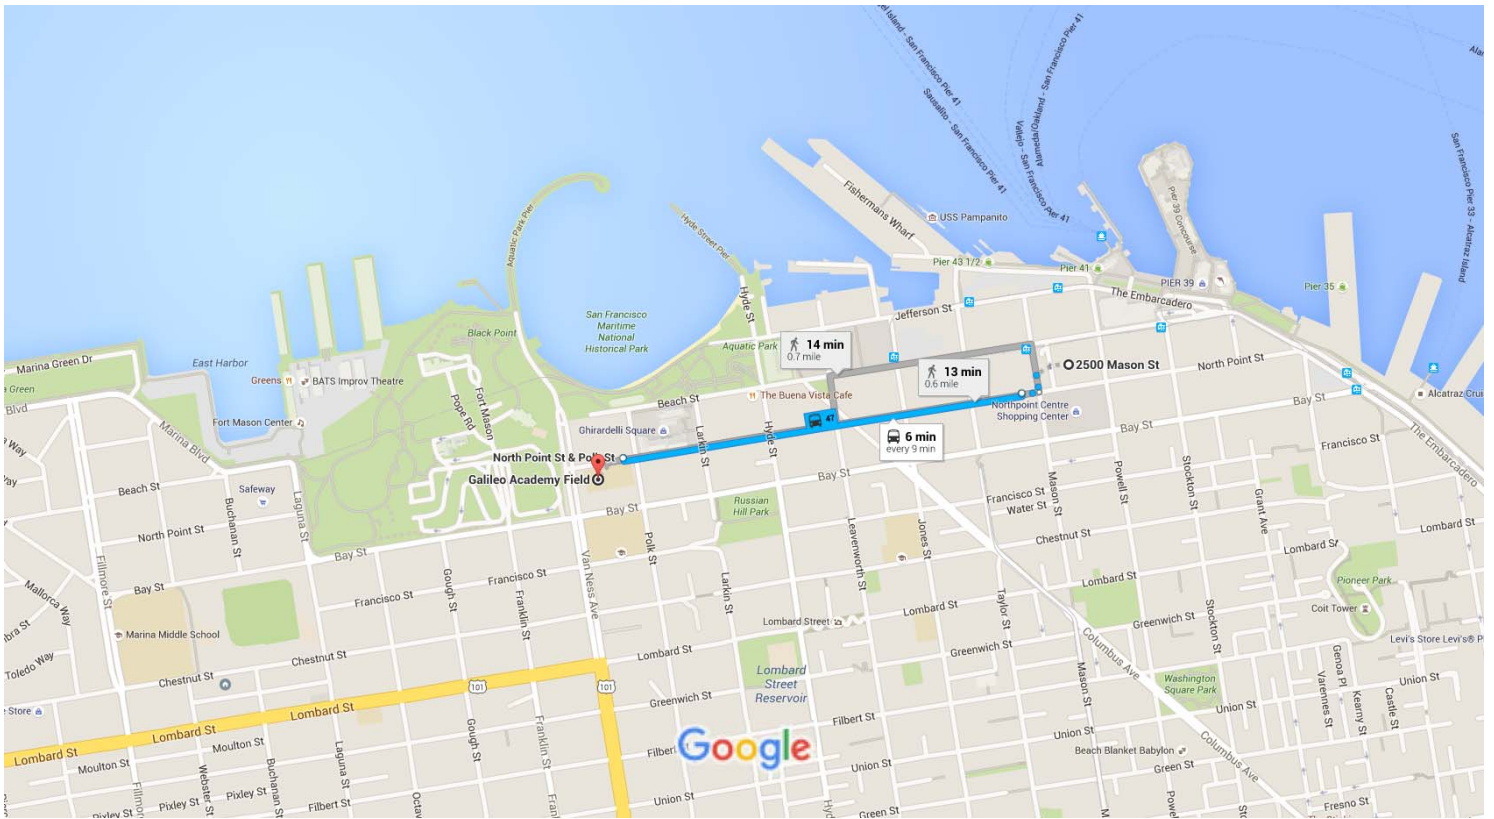

2500 Mason St, San Francisco, CA 94133 12:44 PM - 12:50 PM (6 min) to Galileo Academy Field, North Point St

Walking Directions to the Awards and pre-awards appetizers- closer if you are walking from Holiday Inn

Map data ©2015 Google 500 ft