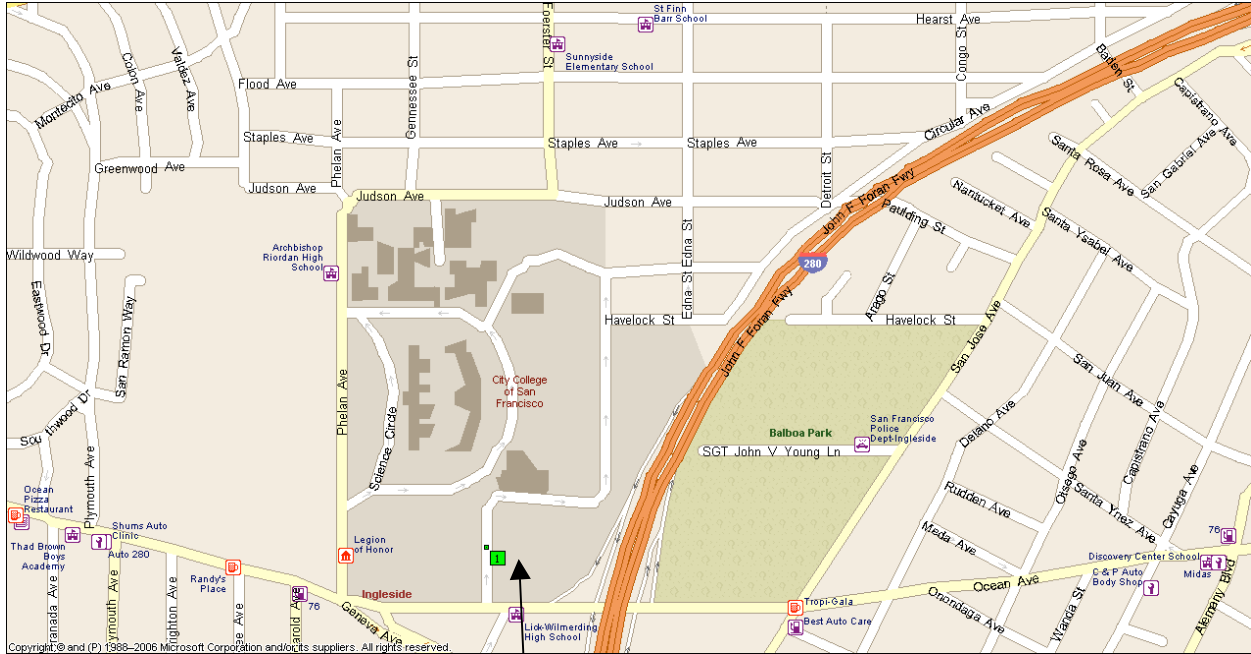

DIRECTIONS TO SAN FRANCISCO CITY COLLEGE

From 101 take 280 the John Daly Freeway toward Daly City and get off at the Ocean/Geneva exit and go right on Ocean and turn right at Howth which is just a block or so off the freeway going west. We will be in the Health and Wellness building which is in the SE corner of the campus before you reach Phelan. It is where the old discus and hammer ring use to be and just south of the stadium. See map where green 1 is. We will be on the first floor.