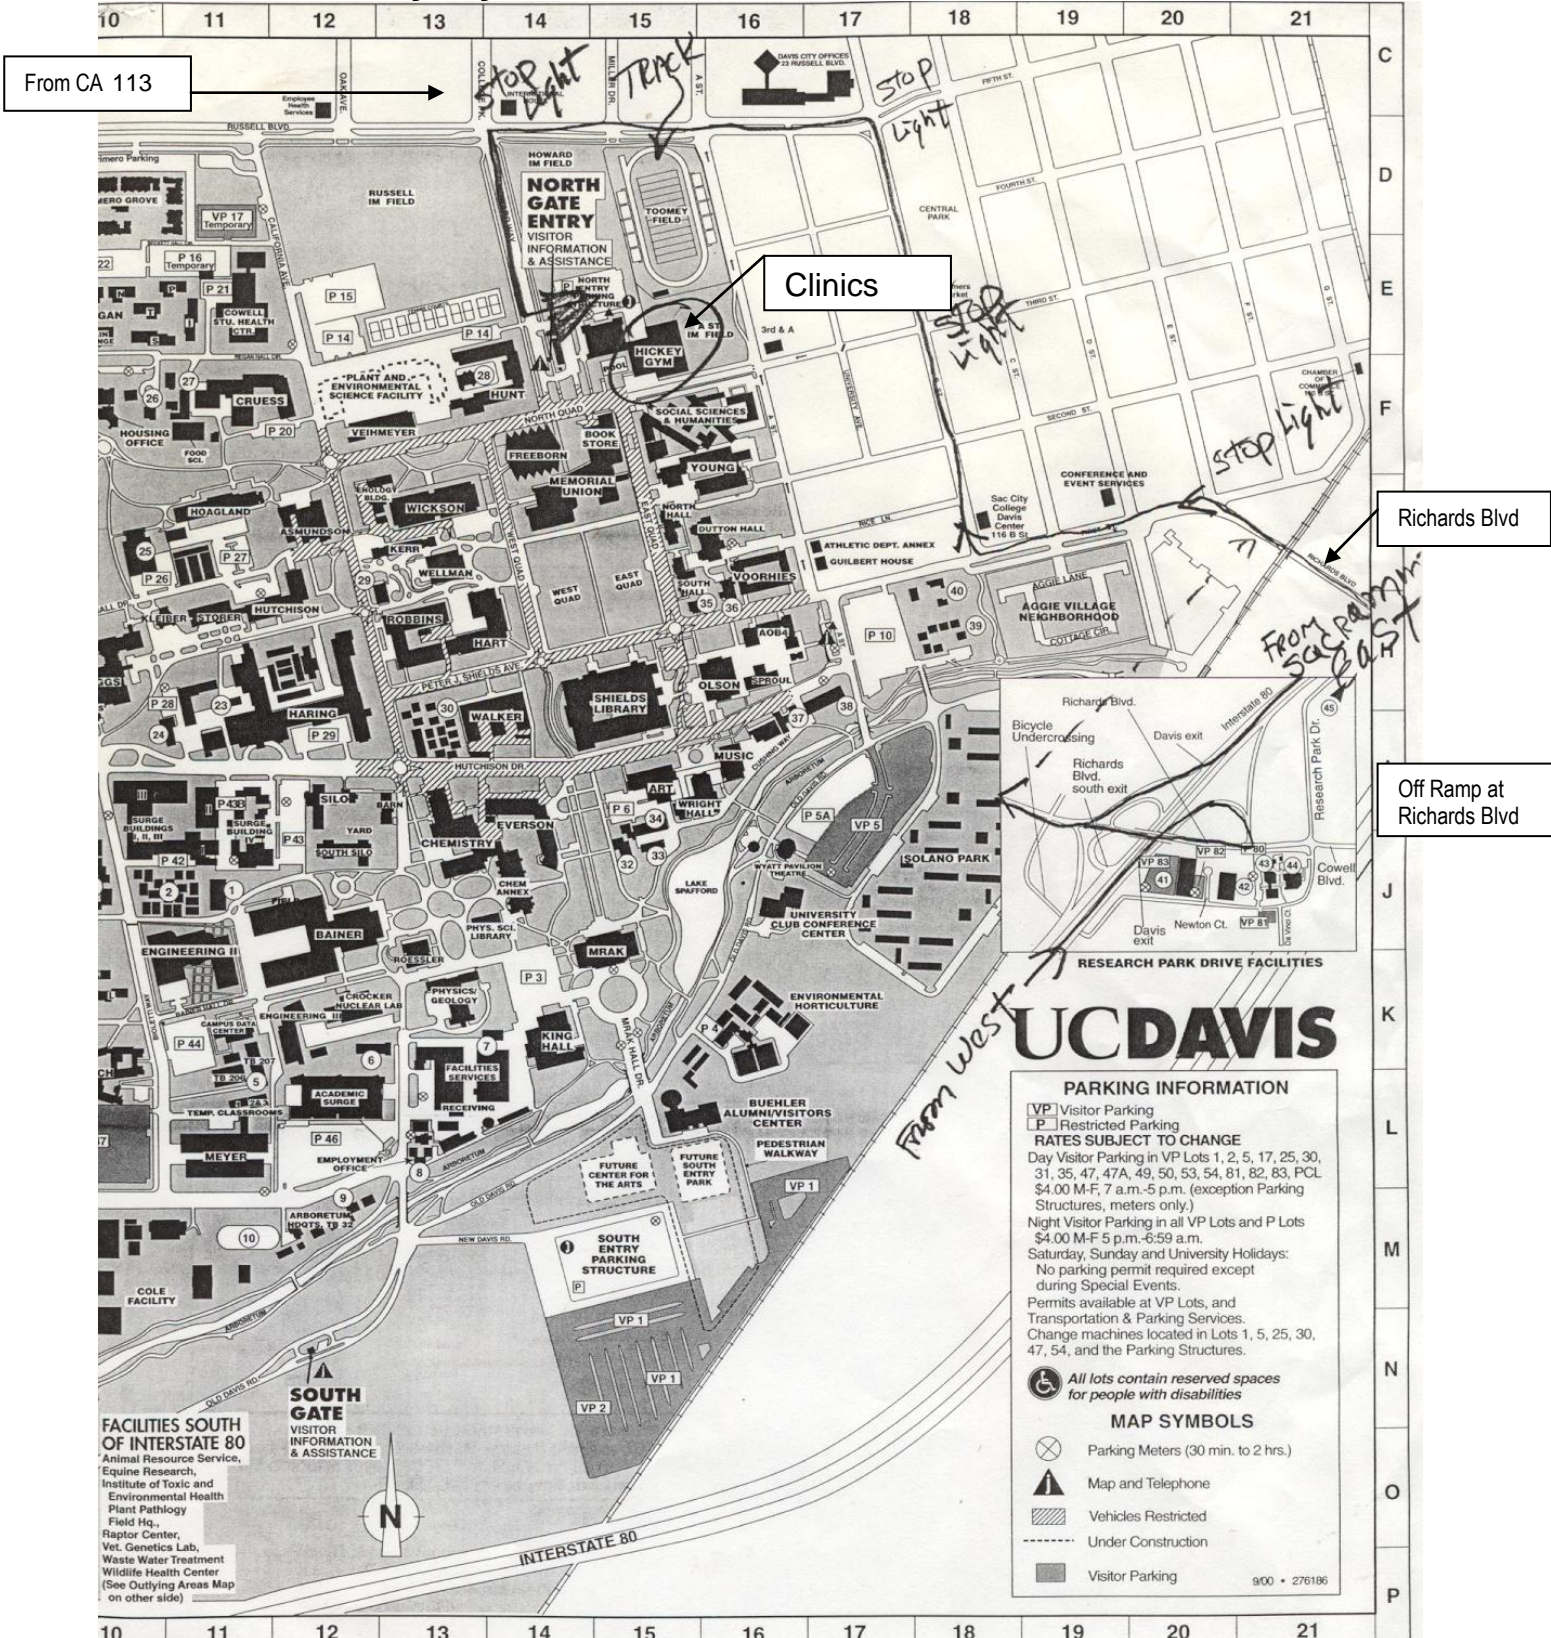

UC Davis Hickey Gym

Take Downtown exit to Davis at Richards Blvd. All clinics will be held in Hickey Hall that is just south of the track and parking garage. The northeast corner of the track is on the south side of Russell and the west side of A. The garage is located just north of North Quad and west of A on Howard. Fifth turns into Russell as you go west from downtown. Alternatively from the Bay Area, if you come east on Russell from CA 113 turn left on Howard which is the first signal after A. If you come from the west then turn right at Howard. College Park is the street on the north side of the intersection. Parking is free in garage on Saturday in none restricted areas.