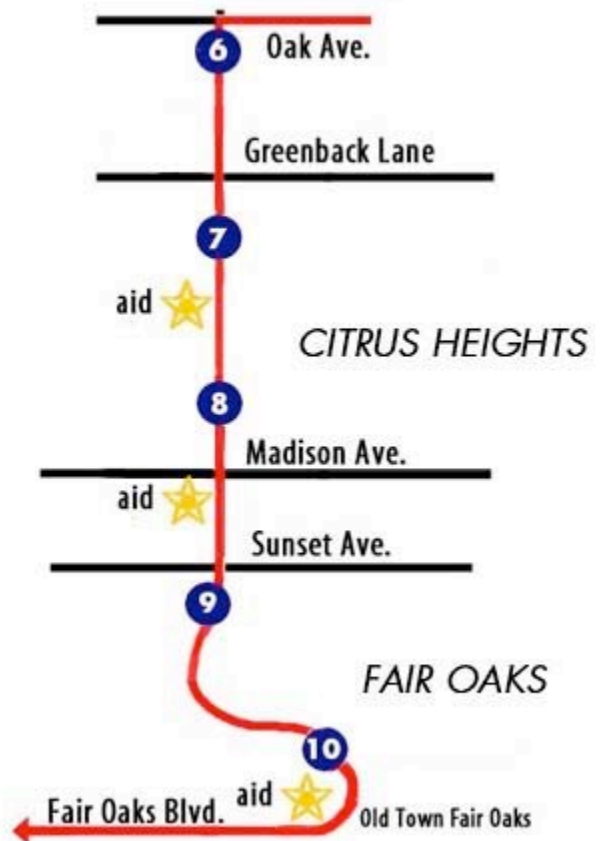

California International Marathon Course Map

CALIFORNIA INTERNATIONAL MARATHON

Course Elevation: Start to Mile 5

CALIFORNIA INTERNATIONAL MARATHON

Course Detail: Start to Mile 5

CALIFORNIA INTERNATIONAL MARATHON

Course Elevation: Miles 6 to 10

CALIFORNIA INTERNATIONAL MARATHON

Course Detail: Miles 6 through 10

CIM TIP

Enjoy the festivities in quaint Old Town Fair Oaks and watch for the famous Fair Oaks "free range chickens" parading about.