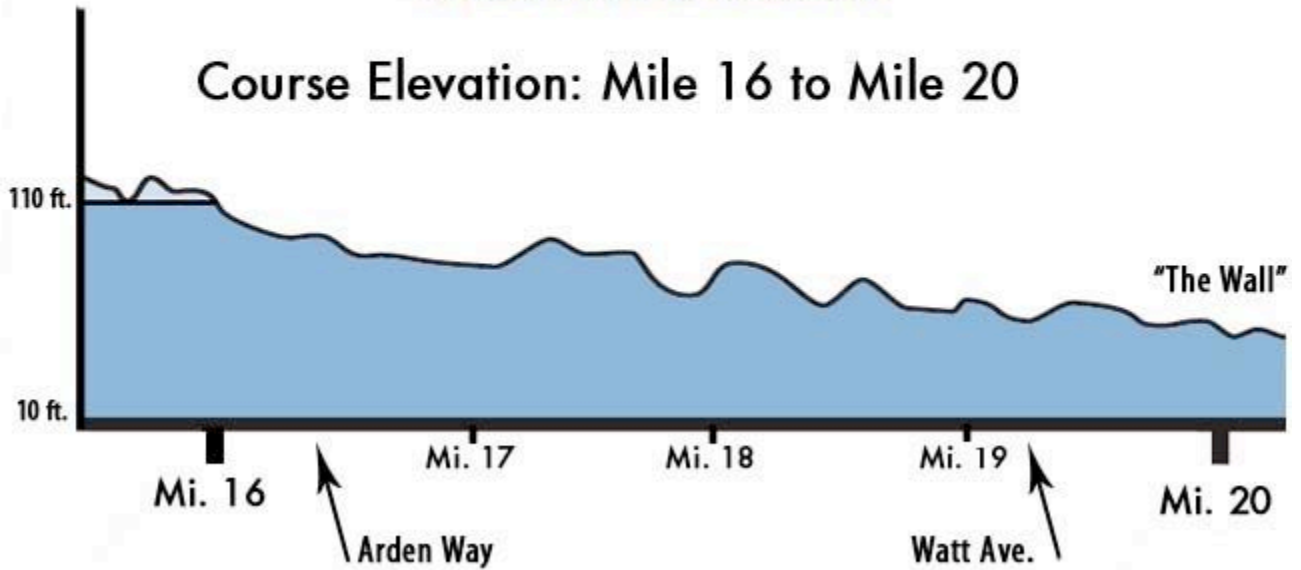

Course Elevation: Miles 6 to 10

CALIFORNIA INTERNATIONAL MARATHON

Course Detail: Miles 6 through 10

CIM TIP

Enjoy the festivities in quaint Old Town Fair Oaks and watch for the famous Fair Oaks "free range chickens" parading about.

CALIFORNIA INTERNATIONAL MARATHON

Course Elevation: Miles 11-15

CALIFORNIA INTERNATIONAL MARATHON

Course Detail: Miles 11-15

CALIFORNIA INTERNATIONAL MARATHON

Course Elevation: Mile 16 to Mile 20

CALIFORNIA INTERNATIONAL MARATHON

Course Detail: Miles 16 - 21

CALIFORNIA INTERNATIONAL MARATHON

Course Elevation: Mile 21 to Mile 26

CALIFORNIA INTERNATIONAL MARATHON

Course Detail: Miles 22 - The Finish

SACRAMENTO