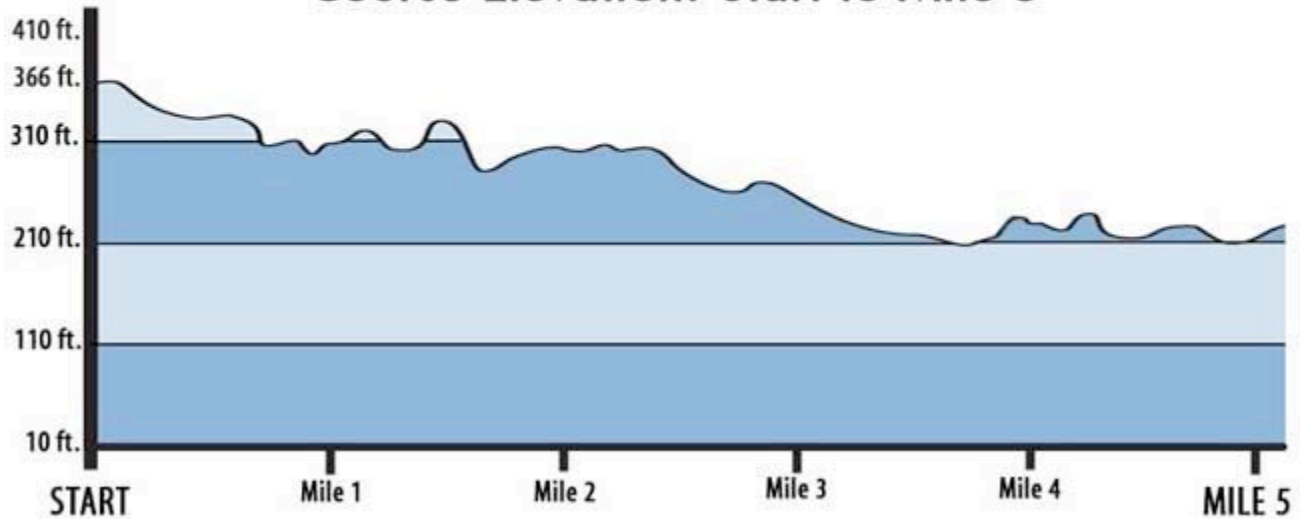

California International Marathon Course Map

CALIFORNIA INTERNATIONAL MARATHON

Course Elevation: Start to Mile 5

CALIFORNIA INTERNATIONAL MARATHON

Course Detail: Start to Mile 5

CALIFORNIA INTERNATIONAL MARATHON

Course Elevation: Miles 6 to 10

CALIFORNIA INTERNATIONAL MARATHON

Course Detail: Miles 6 through 10

CIM TIP

Enjoy the festivities in quaint Old Town Fair Oaks and watch for the famous Fair Oaks "free range chickens" parading about.

CALIFORNIA INTERNATIONAL MARATHON

Course Elevation: Miles 11-15

CALIFORNIA INTERNATIONAL MARATHON

Course Detail: Miles 11-15

CALIFORNIA INTERNATIONAL MARATHON

Course Elevation: Mile 16 to Mile 20

CALIFORNIA INTERNATIONAL MARATHON