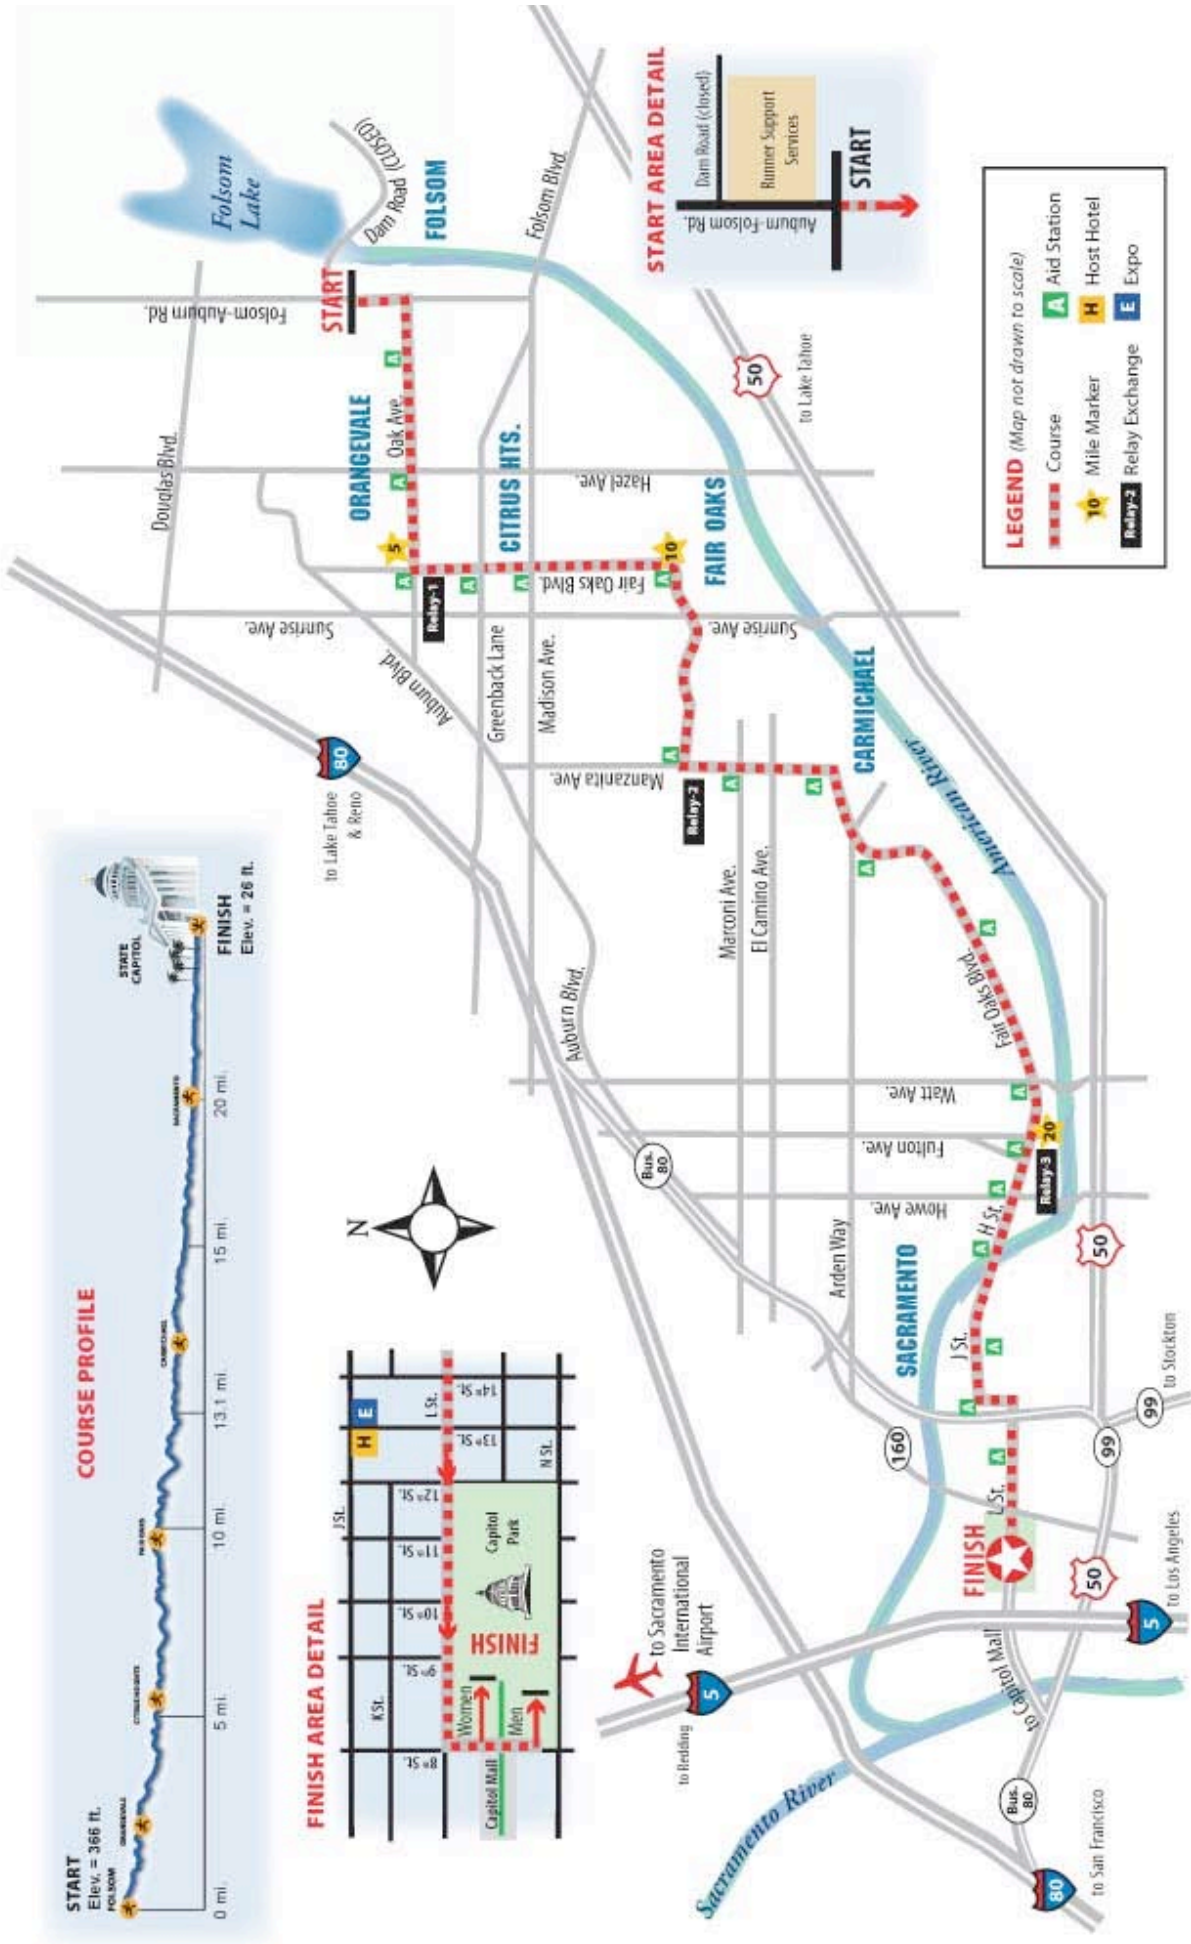

California International Marathon Course Map

CALIFORNIA INTERNATIONAL MARATHON

Course Elevation: Start to Mile 5

CALIFORNIA INTERNATIONAL MARATHON

Course Detail: Start to Mile 5

CALIFORNIA INTERNATIONAL MARATHON

Course Elevation: Miles 6 to 10

CALIFORNIA INTERNATIONAL MARATHON

Course Detail: Miles 6 through 10

CIM TIP

Enjoy the festivities in quaint Old Town Fair Oaks and watch for the famous Fair Oaks "free range chickens" parading about.

CALIFORNIA INTERNATIONAL MARATHON

Course Elevation: Miles 11-15

CALIFORNIA INTERNATIONAL MARATHON

Course Detail: Miles 11-15

CALIFORNIA INTERNATIONAL MARATHON

Course Elevation: Mile 16 to Mile 20

CALIFORNIA INTERNATIONAL MARATHON

Course Detail: Miles 16 - 21

CALIFORNIA INTERNATIONAL MARATHON

Course Elevation: Mile 21 to Mile 26

CALIFORNIA INTERNATIONAL MARATHON

Course Detail: Miles 22 - The Finish

SACRAMENTO