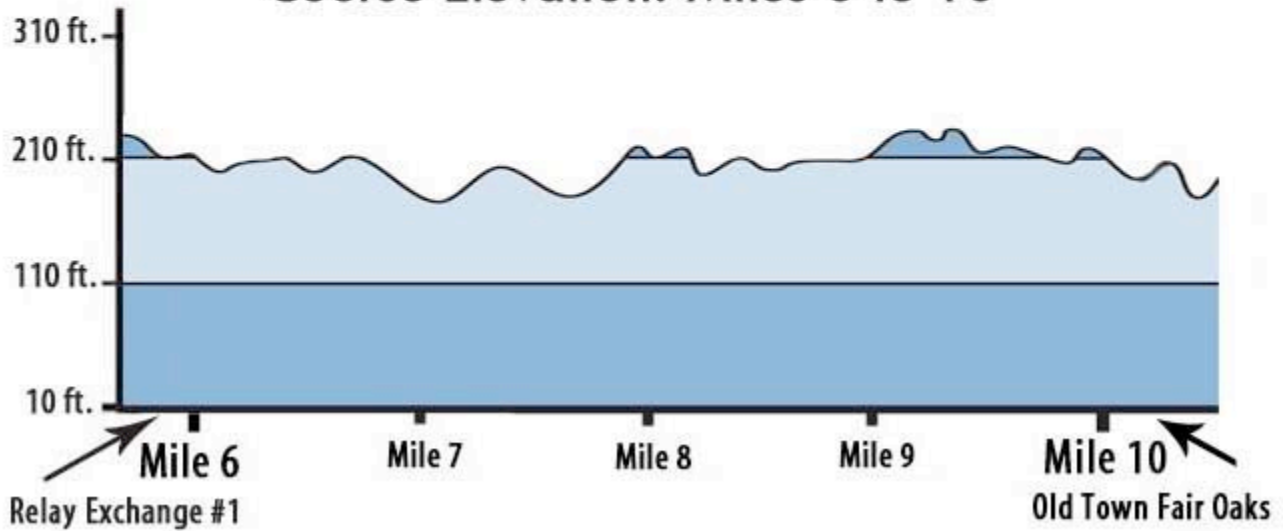

California International Marathon Course Map

CALIFORNIA INTERNATIONAL MARATHON

Course Elevation: Start to Mile 5

CALIFORNIA INTERNATIONAL MARATHON

Course Detail: Start to Mile 5

CALIFORNIA INTERNATIONAL MARATHON

Course Elevation: Miles 6 to 10

CALIFORNIA INTERNATIONAL MARATHON

Course Detail: Miles 6 through 10

CIM TIP

Enjoy the festivities in quaint Old Town Fair Oaks and watch for the famous Fair Oaks "free range chickens" parading about.

CALIFORNIA INTERNATIONAL MARATHON

Course Elevation: Miles 11-15

CALIFORNIA INTERNATIONAL MARATHON

Course Detail: Miles 11-15

CALIFORNIA INTERNATIONAL MARATHON

Course Elevation: Mile 16 to Mile 20

CALIFORNIA INTERNATIONAL MARATHON

Course Detail: Miles 16 - 21

CALIFORNIA INTERNATIONAL MARATHON

Course Elevation: Mile 21 to Mile 26

CALIFORNIA INTERNATIONAL MARATHON

Course Detail: Miles 22 - The Finish

SACRAMENTO